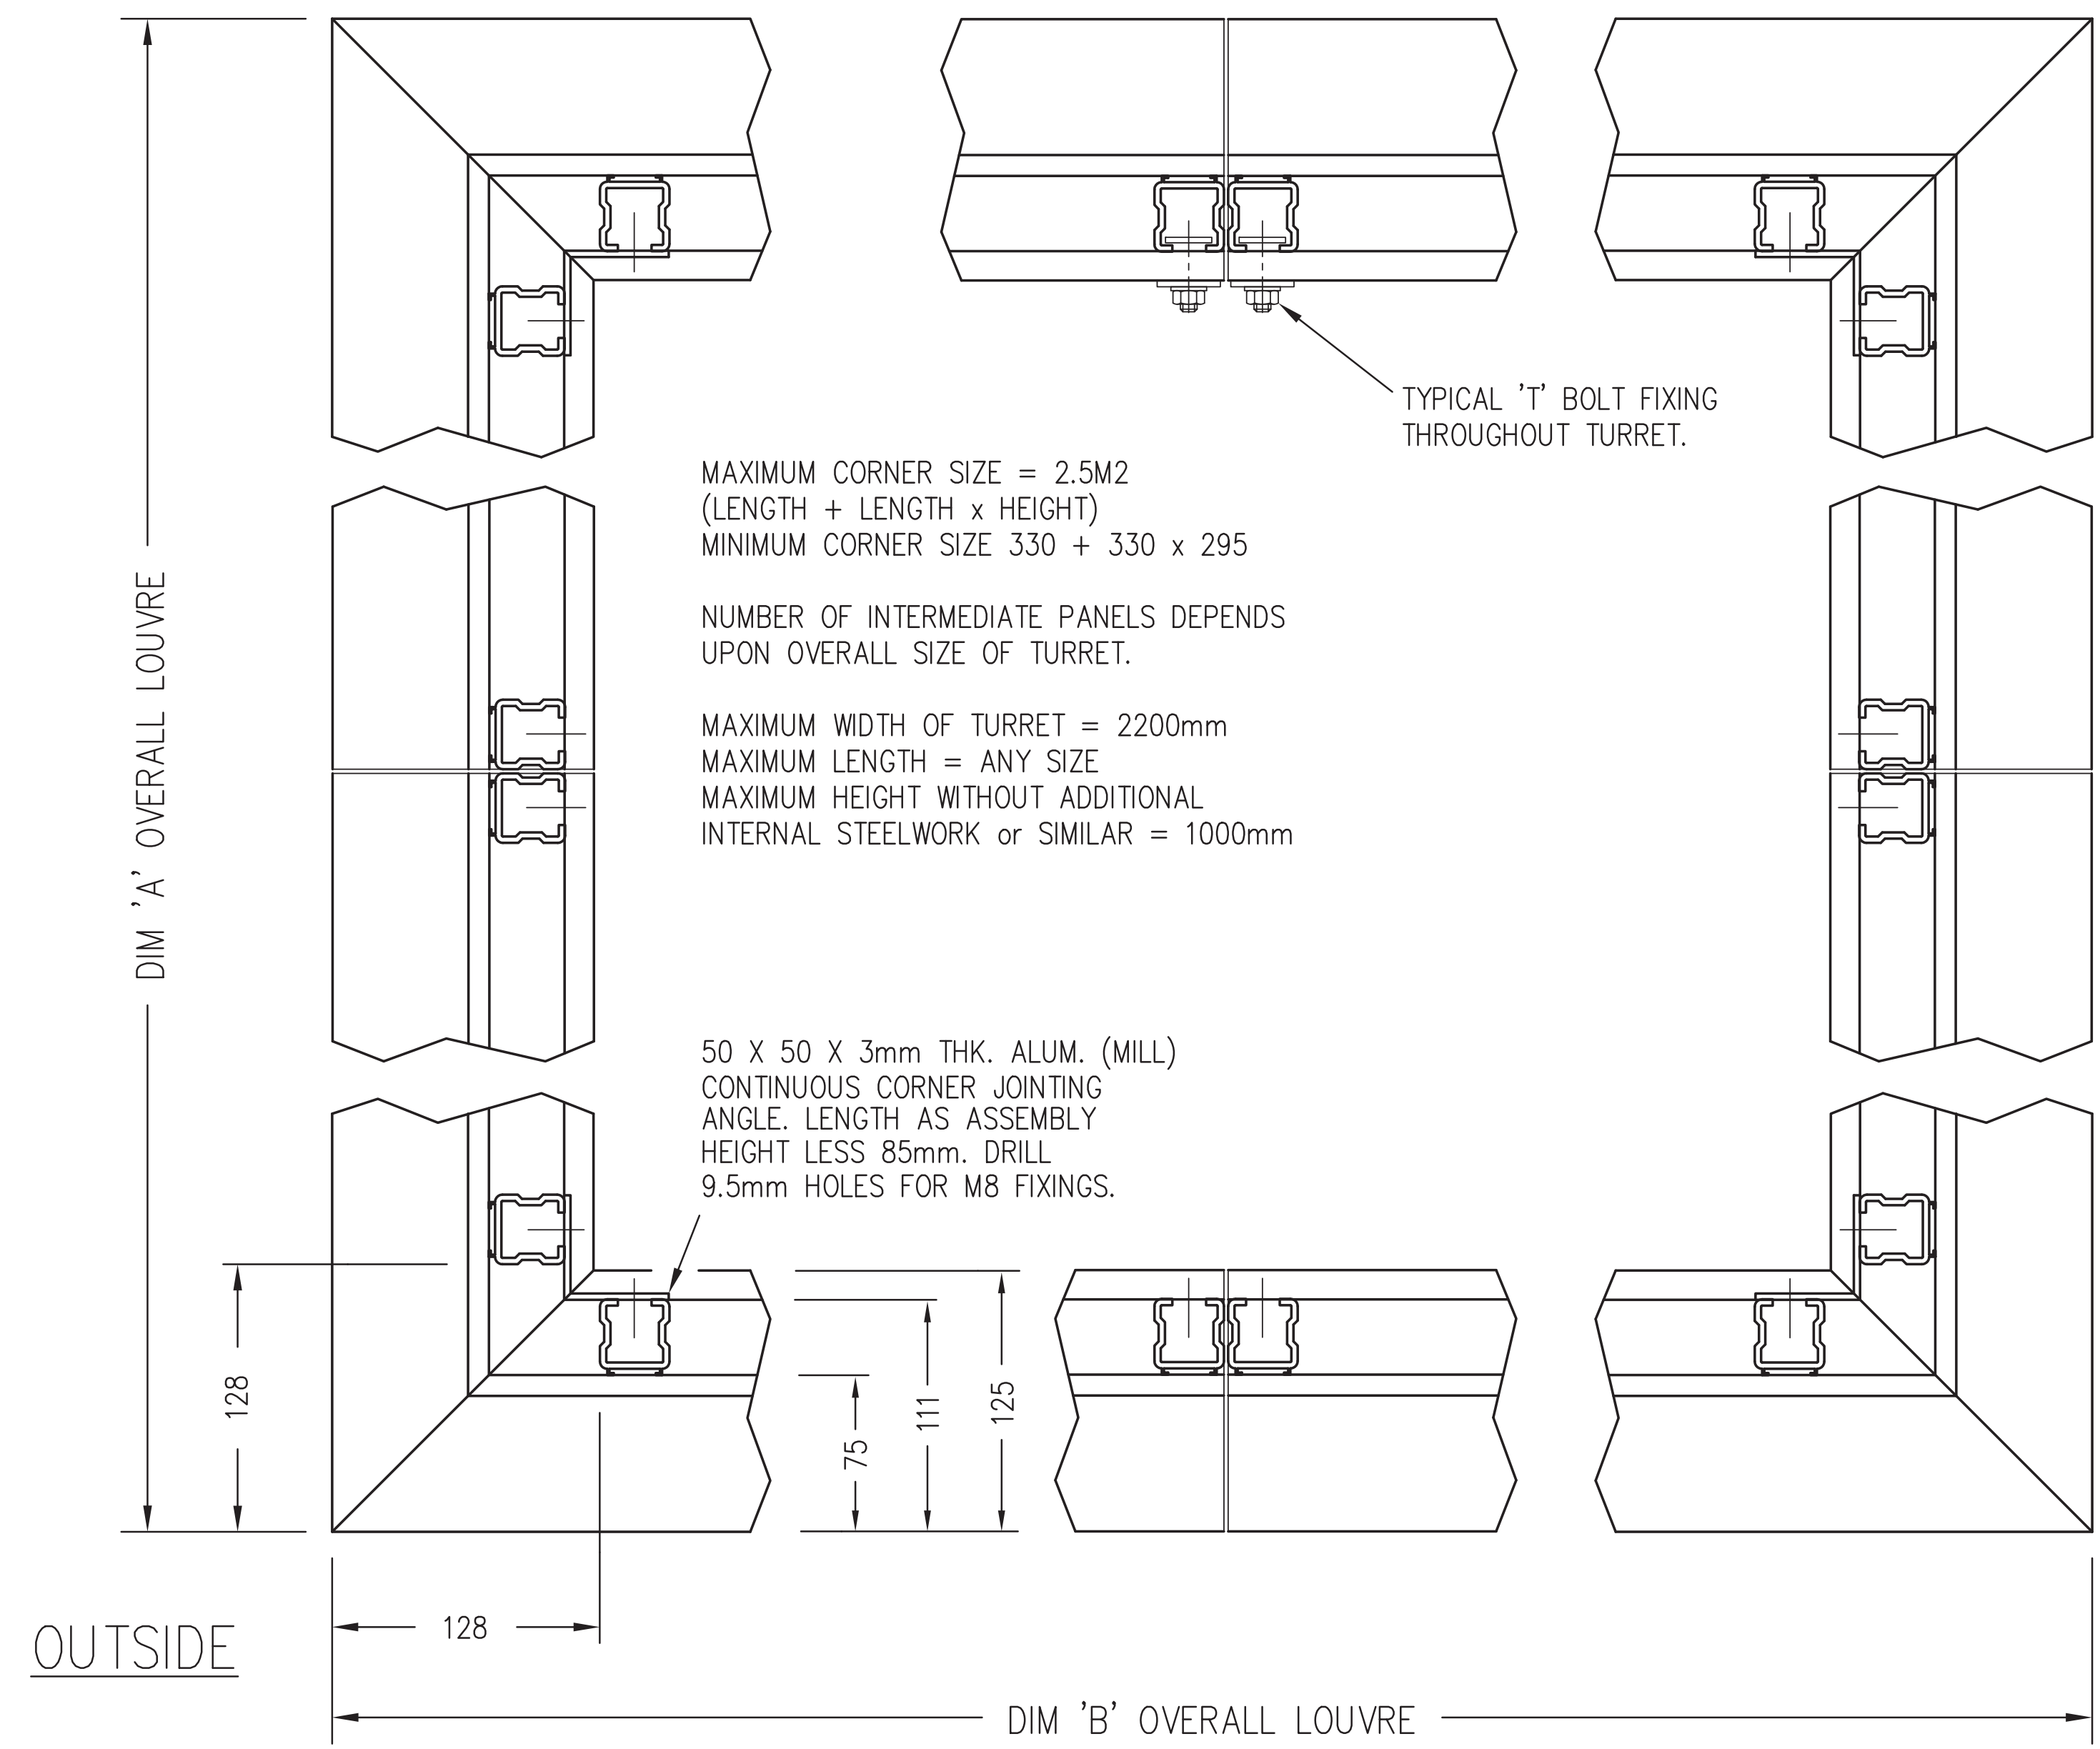

LOUVRE TYPE : 75EP	PAINT TYPE : TBA	LOCATION : N/A
TRIM TYPE : FLANGED	FINISH : TBA	CUSTOMERS REF : TBA
GUARD TYPE : WEATHERGRID	COLOUR : TBA	GAV REF : A

FOR ROOF DETAILS SEE P375-902.
ROOF SIZE = ASSY LENGTH + 4mm.

PLAN / HORZ. SECTION THRO'

VERTICAL SECTION THRO'

CUSTOMERS DRAWINGS USED :

ALL DETAILS AND DIMENSIONS MUST BE CONFIRMED AS CORRECT BEFORE MANUFACTURE OF LOUVRES CAN COMMENCE.

REVISIONS			

OFFICE SUITE 3, J2 BUSINESS PARK,
BRIDGE HALL LANE, BURY, BL9 7NY
Tel. 0161 763 3735 www.gillair.net

75EP Turret Details

© COPYRIGHT 2009 HUNTER PRODUCTS DO NOT SCALE THIS DRAWING

CONTRACT ENGINEER :	CHECKED :
DRAWN :	DATE :
DRAWING No.	SHT No.
	REV.