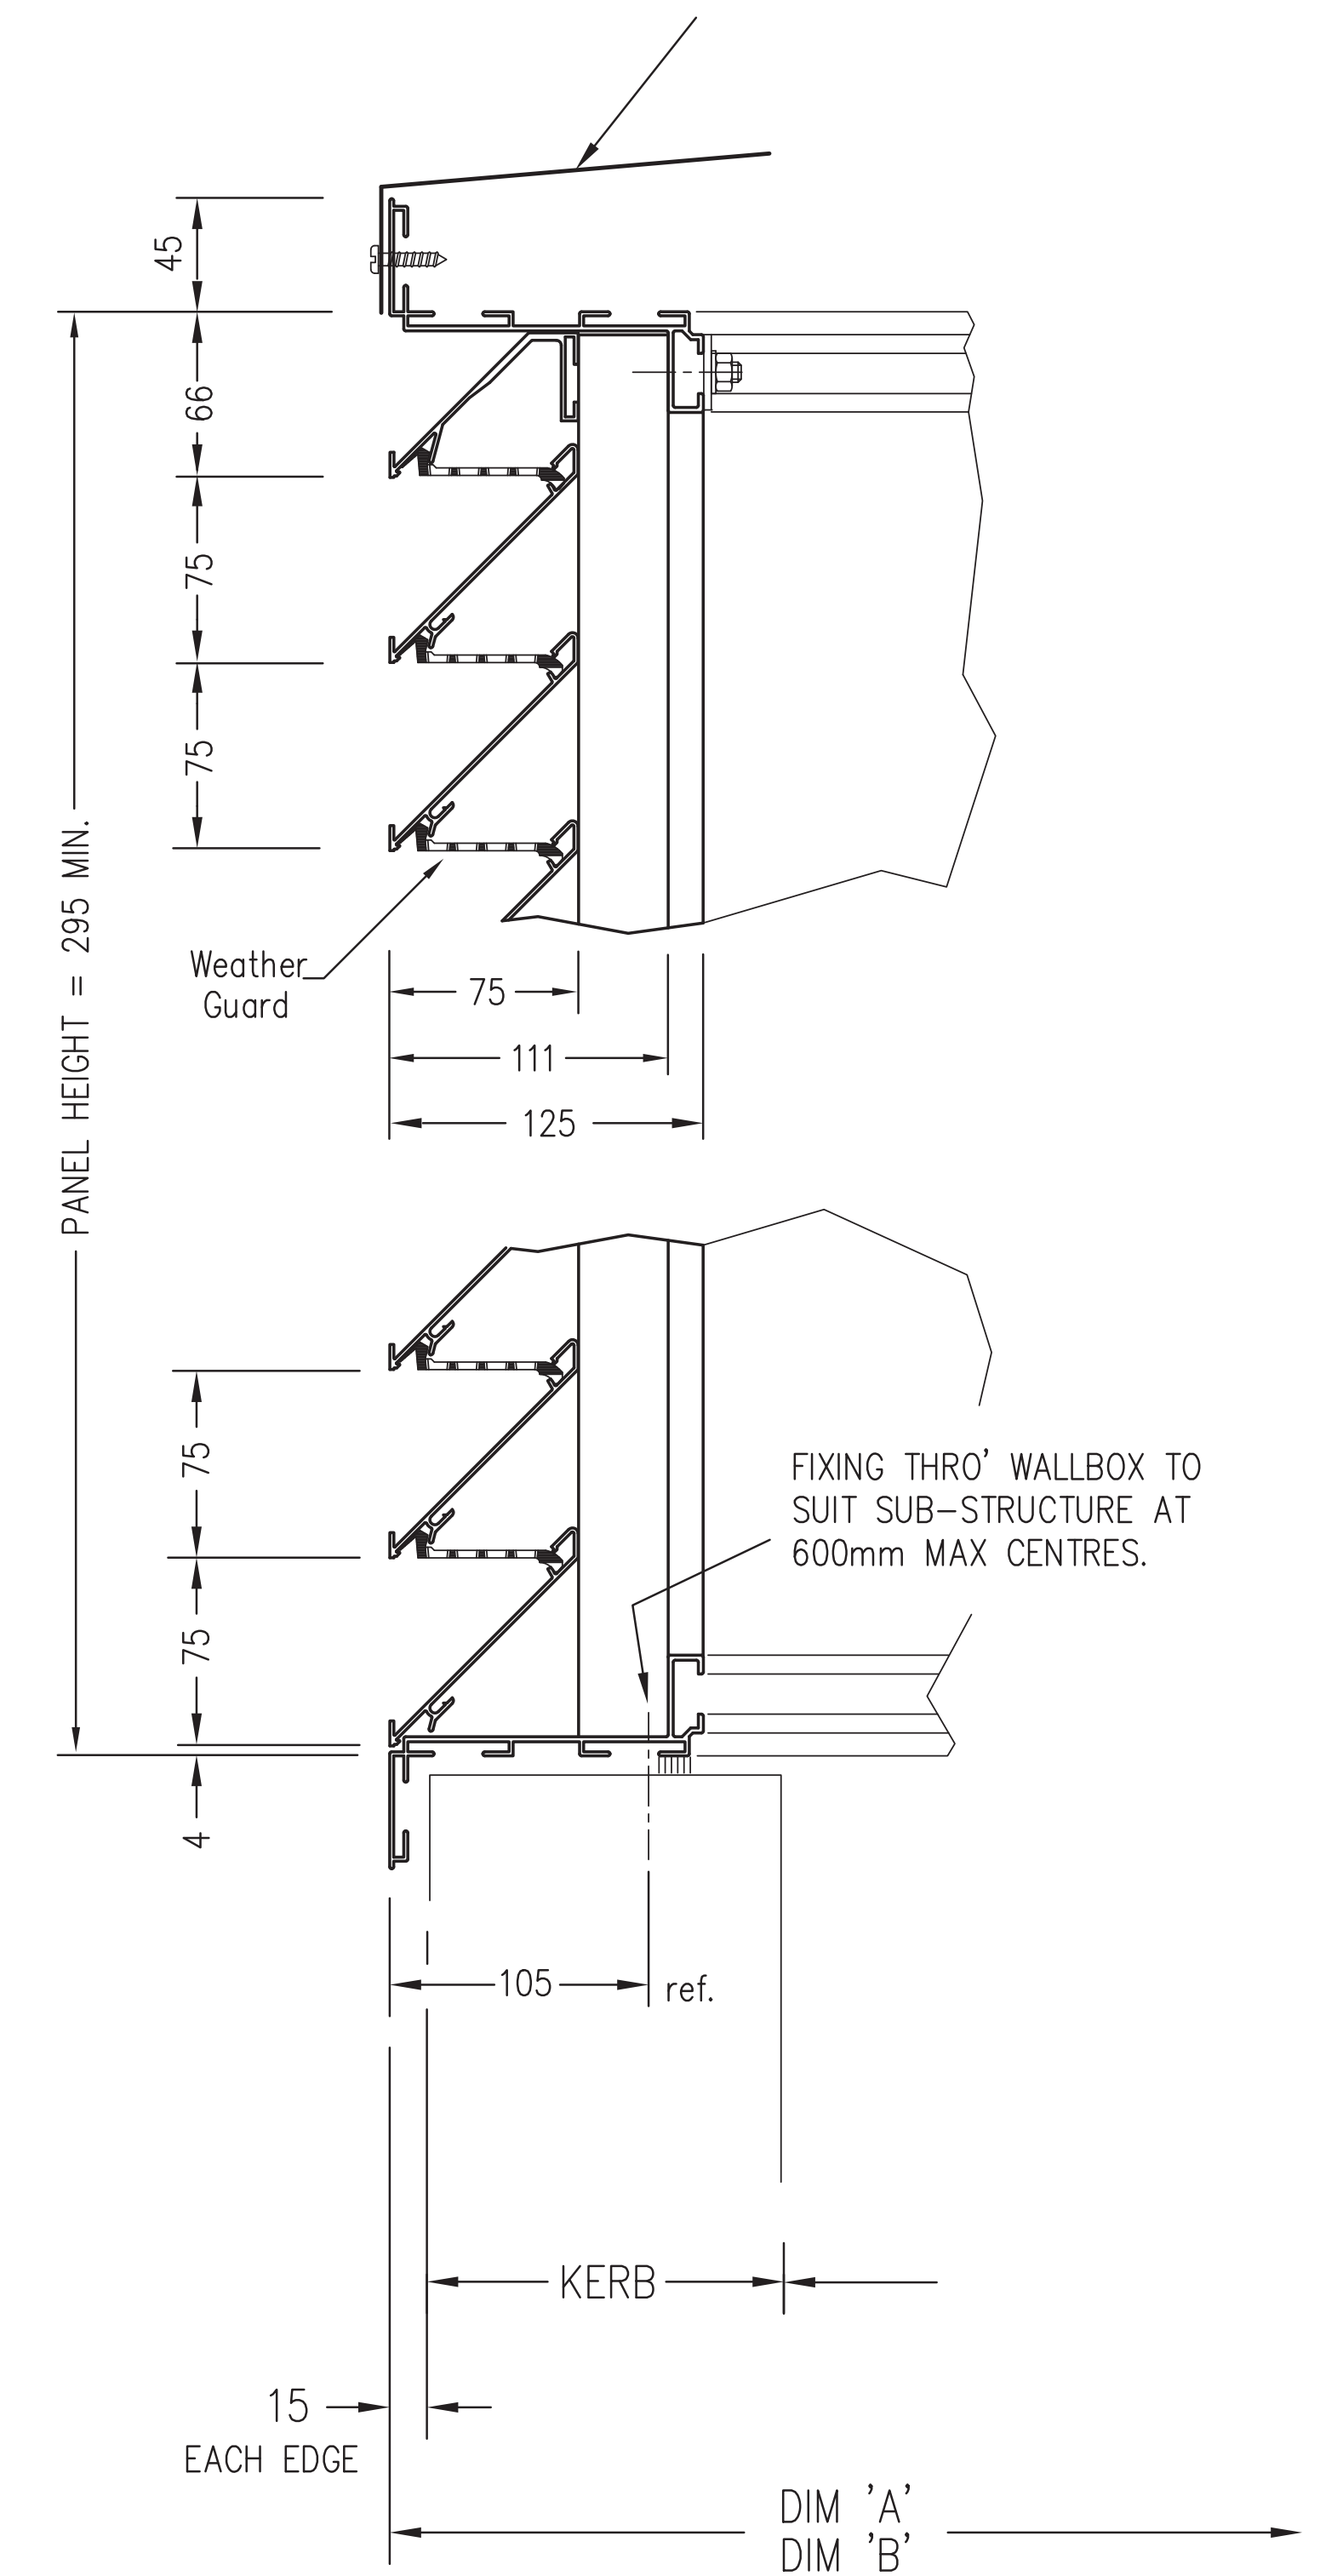

LOUVRE TYPE : 75EP	PAINT TYPE : TBA	LOCATION : N/A
TRIM TYPE : FLANGED	FINISH : TBA	CUSTOMERS REF : TBA
GUARD TYPE : WEATHERGRID	COLOUR : TBA	GAV REF : A

FOR ROOF DETAILS SEE P375-902.
ROOF SIZE = ASSY LENGTH + 4mm.

PLAN / HORZ. SECTION THRO'

VERTICAL SECTION THRO'

CUSTOMERS DRAWINGS USED :

ALL DETAILS AND DIMENSIONS MUST BE CONFIRMED AS CORRECT BEFORE MANUFACTURE OF LOUVRES CAN COMMENCE.

REVISIONS			

OFFICE SUITE 3, J2 BUSINESS PARK,
BRIDGE HALL LANE, BURY, BL9 7NY
Tel. 0161 763 3735 www.gillair.net

75EP Turret Details

© COPYRIGHT 2009 HUNTER PRODUCTS DO NOT SCALE THIS DRAWING

CONTRACT ENGINEER :	CHECKED :
DRAWN :	DATE :
DRAWING No.	SHT No.
	REV.